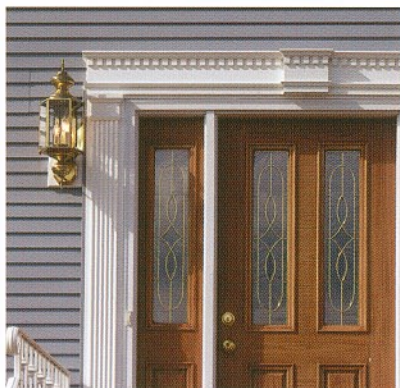

## WINDOW MANTELS

Above and beyond. Our mantels are marvelous. Our dentils are delicious. And our keystone overlay is the centerpiece that brings a spectacular statement of design into focus.

- Choose from traditional style or dentil-trimmed design
- Available in 36", 40" and 44" base lengths
- Available in paintable White as well as more than 700 DreamColor™ hues
- Keystone overlays allow mantels to be adjusted to fit wider or smaller windows

## MANTEL SYSTEMS

Drive home style and character with Alcoa's innovative, long mantel systems. In flat and dentil-trimmed styles, nothing tops a garage door like this classic look.

- Perfect for unique-sized or long runs of windows and garage doors
- Choose from traditional style or dentil-trimmed design
- Standard 120" (10') base length
- Endcaps available for both siding and brick applications
- Available in paintable White as well as more than 700 DreamColor™ hues

## DOOR SURROUND SYSTEMS

Inviting and eye-catching, the ideal way to focus your home's look is to center it with Alcoa's stunning door surround systems.

- Sizes to fit most applications
- Made of high-strength polystyrene for low-maintenance beauty and long life
- Available in paintable White as well as more than 700 DreamColor™ hues
- System includes pilasters, mantel, pediment, and urn & mantel overlays