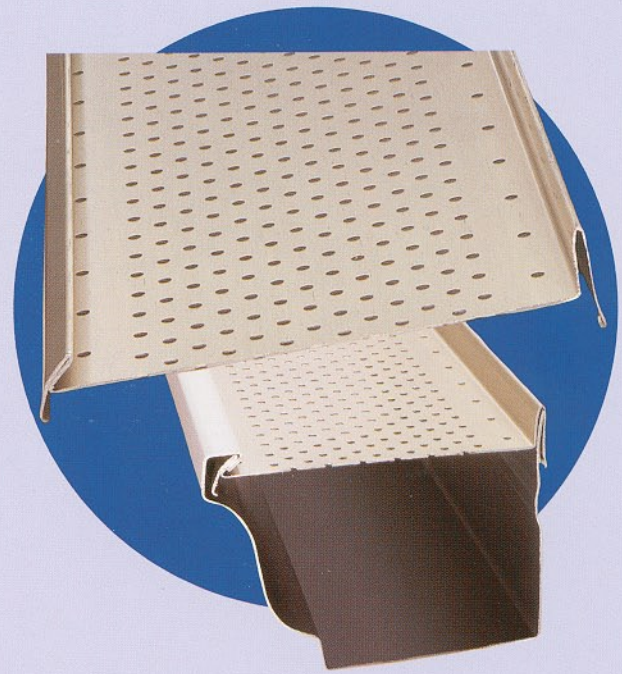

## QUICK RELIEF FROM THE COMMON LEAF

**Leaf Relief™** brings real relief to homeowners who need a gutter solution that works...first time, every time.

The patented design of **Leaf Relief** allows water to flow freely while leaves, pine needles, seeds and other natural debris are lifted away with only a gentle breeze.

And **Leaf Relief** installs easily on any gutter, new or existing, with a simple, snug fit that's perfect every time. Plus it never requires lifting a shingle!

Technology makes it work.  
Alcoa Home Exterior makes it risk-free with our worldwide reputation and 10-year warranty\*.

## INSTANT RELIEF FOR NEW GUTTERS

- ▼ **Single-Step Installation**  
Pre-drilled for quick, one-piece application with gutters
- ▼ **Replaces Hangers • 50% Stronger**  
Like having a continuous hanger over entire gutter length
- ▼ **Pre-made Corners**  
For rapid, sure-fit installation